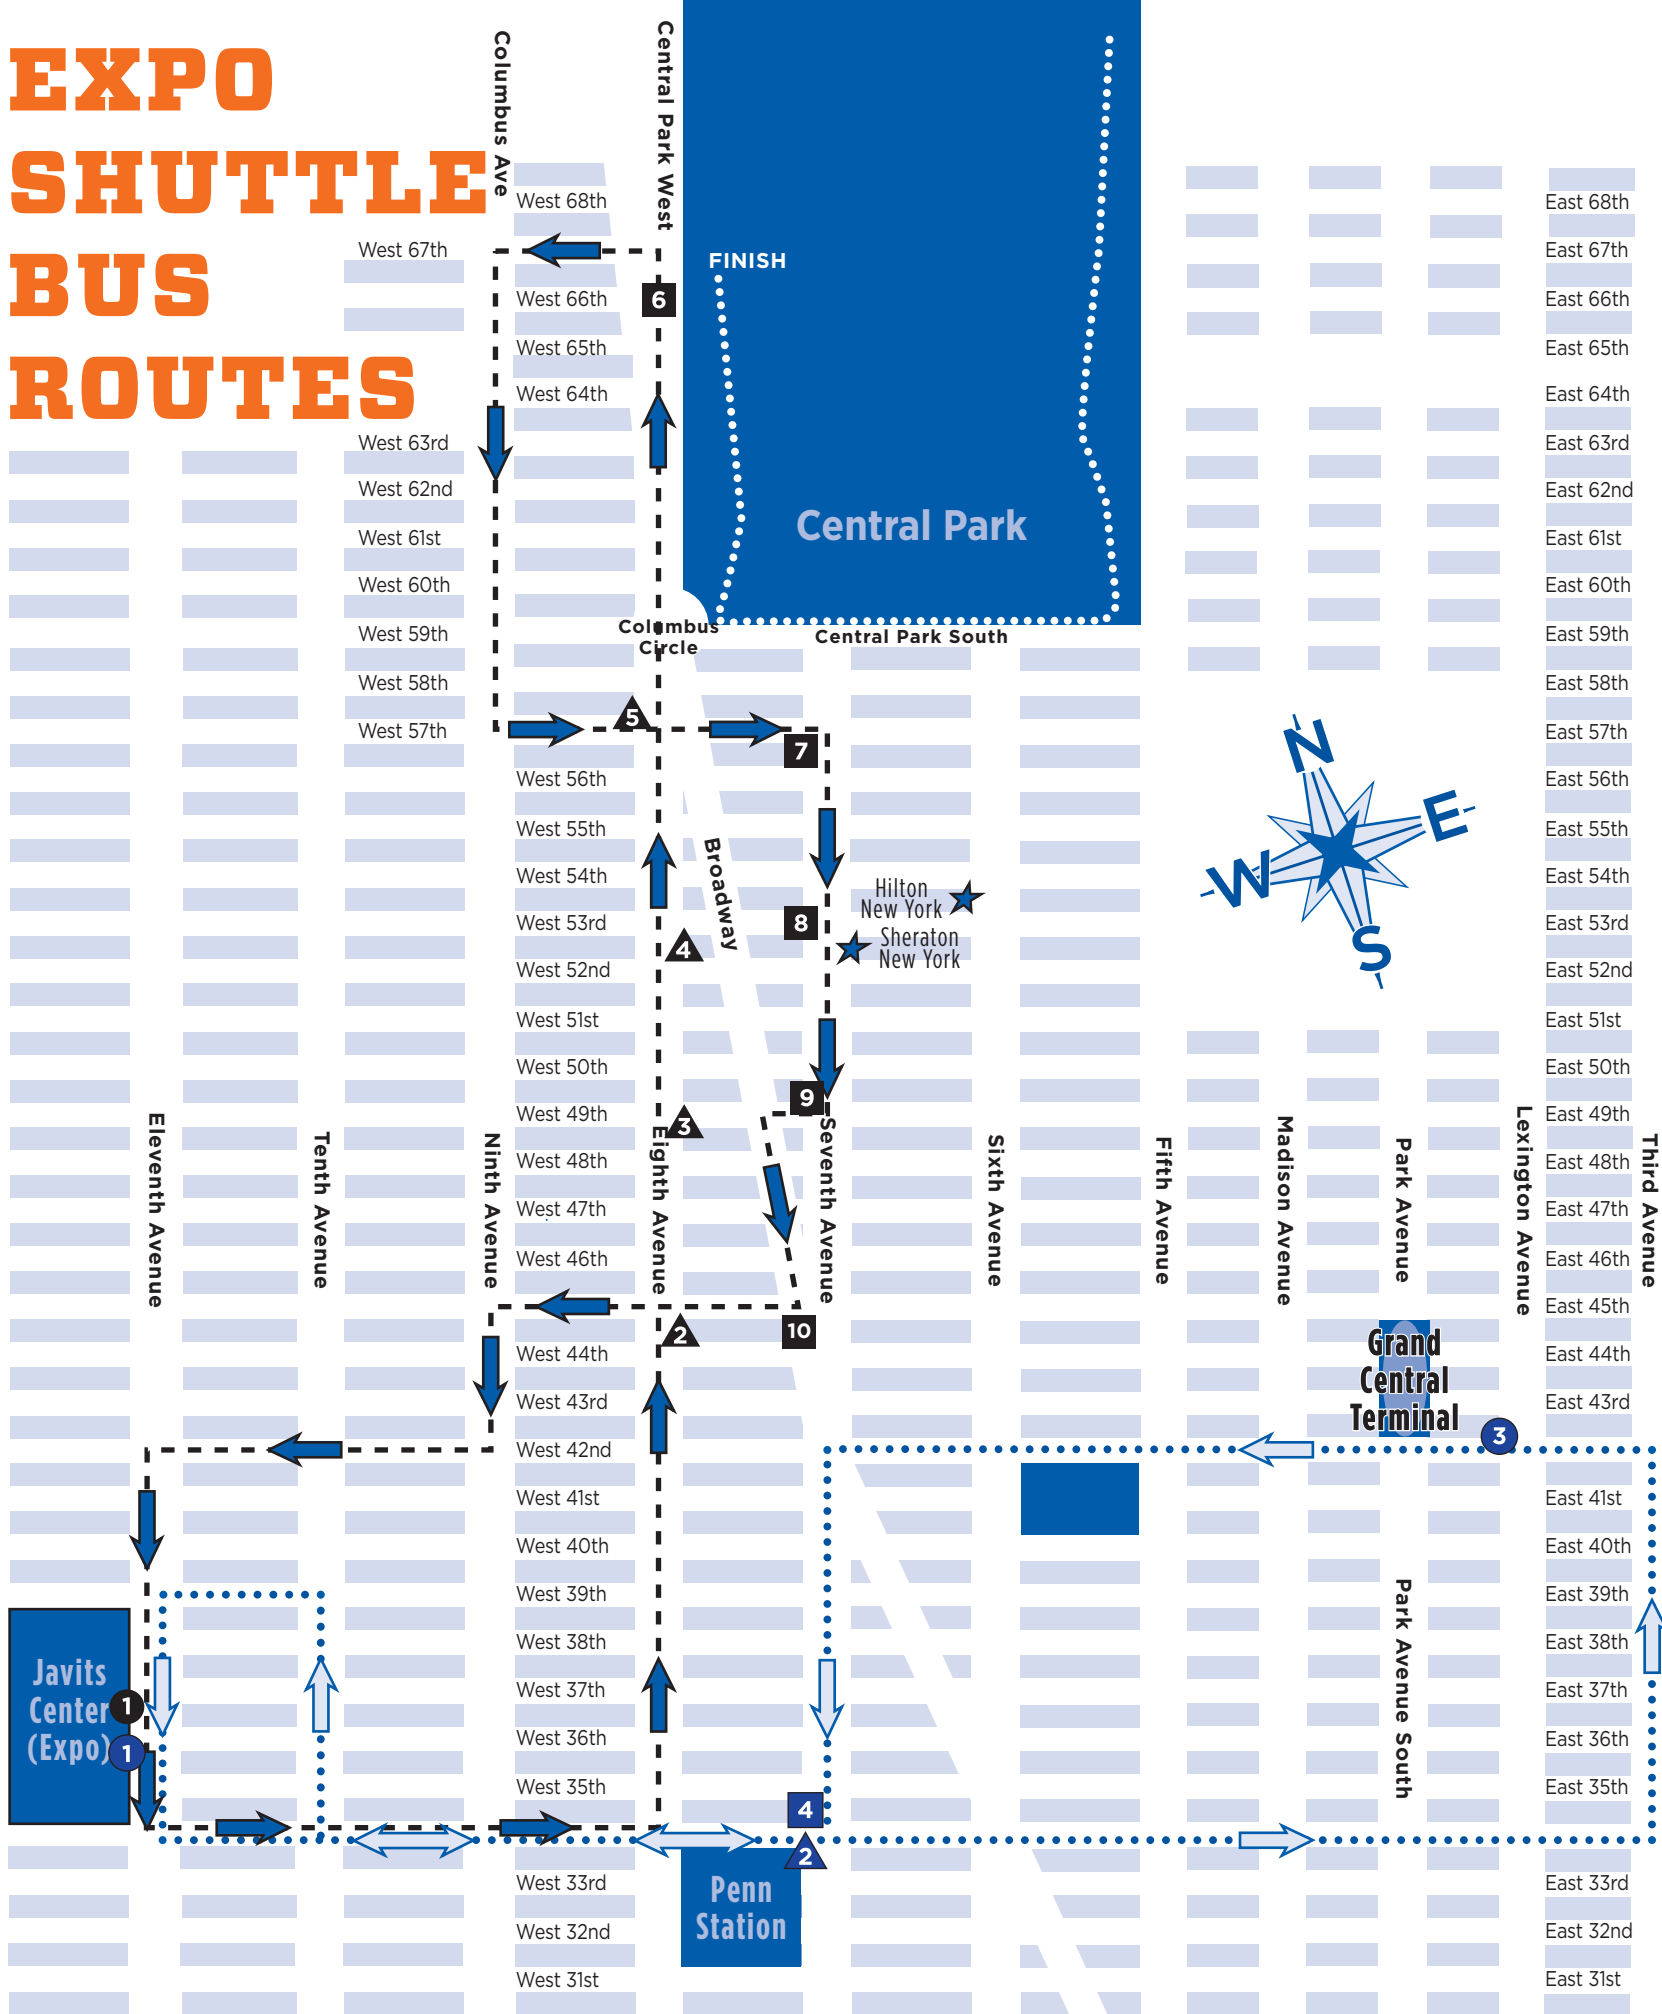

## Manhattan Hotel Route

### DROP-OFFS

- 1 Javits Center
- 2 East side of Eighth Avenue between W. 44th and 45th streets, in front of the Milford Plaza
- 3 Southeast corner of Eighth Avenue at W. 49th Street, in front of the Day Midtown Hotel
- 4 East side of Eighth Avenue between W. 52nd and 53rd streets
- 5 East side of Eighth Avenue and W. 57th Street

### PICKUPS

- 6 East side of Central Park West between W66th and W67th Streets.
- 7 Northwest corner of Seventh Avenue between W. 56th and 57th streets
- 8 West side of Seventh Avenue between W. 52nd and 53rd streets, across from the Sheraton New York
- 9 Northwest corner of Broadway at W. 49th Street
- 10 South side of W. 45th Street between Broadway and Eighth Avenue, in front of the Marriott Marquis
- 1 Javits Center

## Transit Hub Route

- 1 Javits Center
- 2 Penn Station: southwest corner of Seventh Avenue at W. 34th Street
- 3 Grand Central Terminal: northwest corner of E. 42nd Street at Lexington Avenue, in front of the Grand Hyatt
- 4 Penn Station: northwest corner of Seventh Avenue at W. 34th Street
- 1 Javits Center