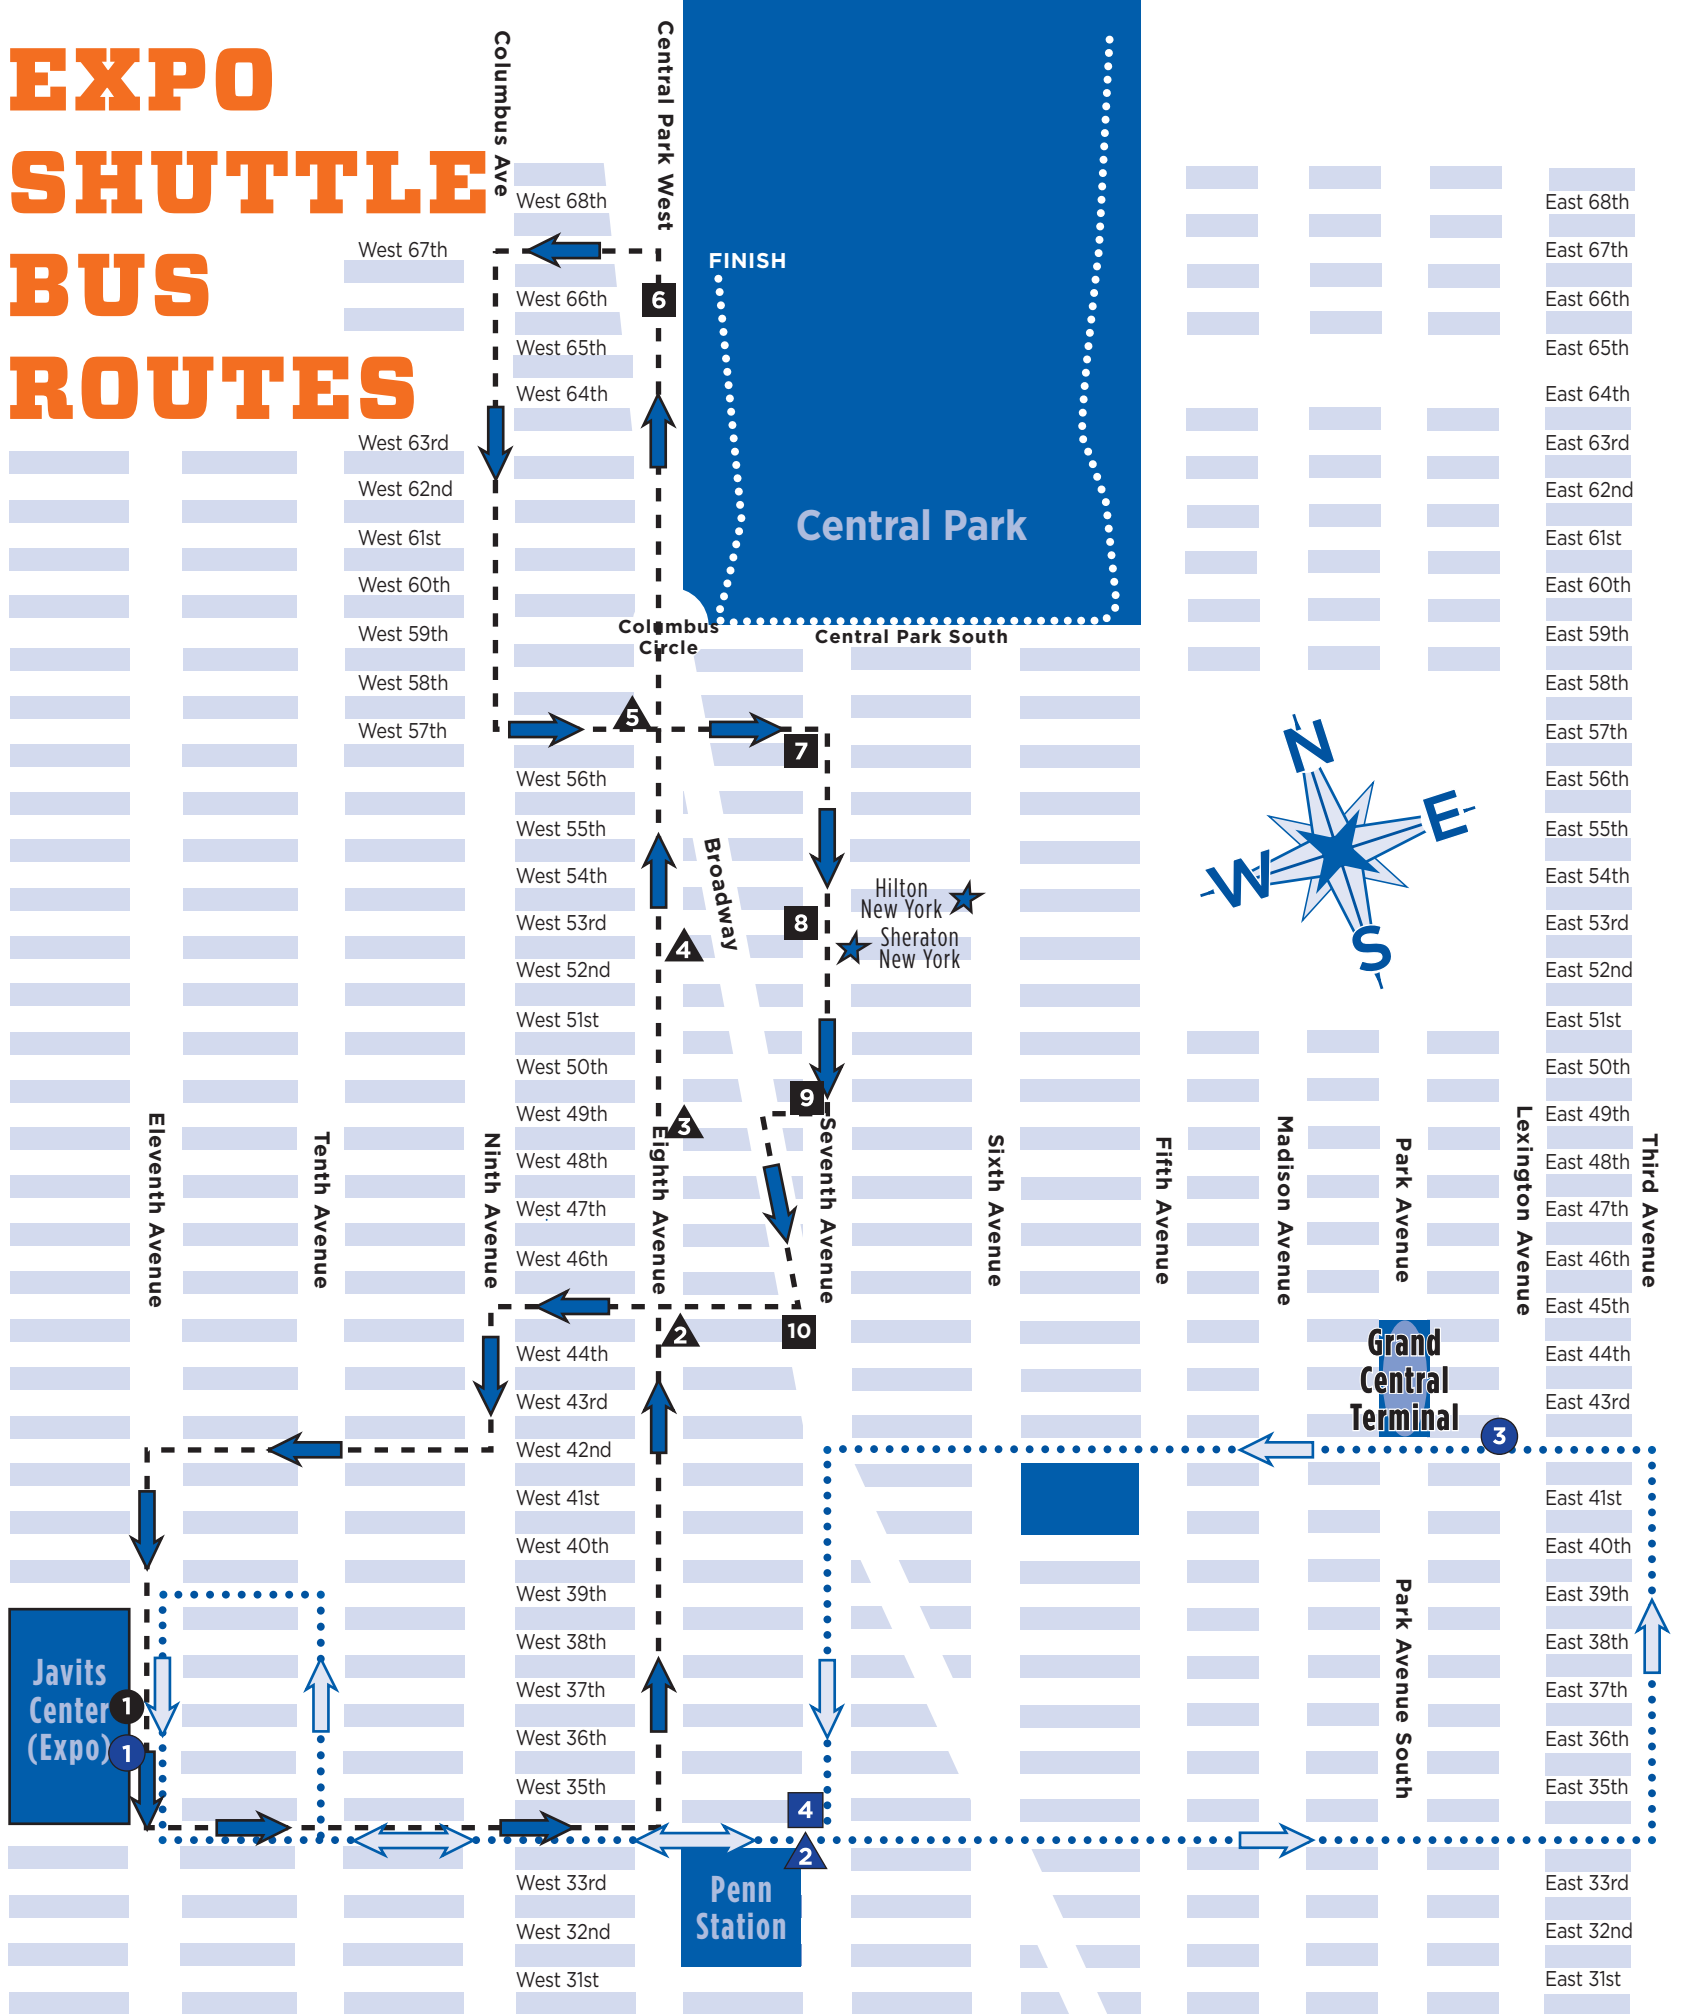

EXPO SHUTTLE BUS ROUTES

Manhattan Hotel Route

DROP-OFFS

- 1 Javits Center
- 2 East side of Eighth Avenue between W. 44th and 45th streets, in front of the Milford Plaza
- 3 Southeast corner of Eighth Avenue at W. 49th Street, in front of the Day Midtown Hotel
- 4 East side of Eighth Avenue between W. 52nd and 53rd streets
- 5 East side of Eighth Avenue and W. 57th Street

PICKUPS

- 6 East side of Central Park West between W66th and W67th Streets.
- 7 Northwest corner of Seventh Avenue between W. 56th and 57th streets
- 8 West side of Seventh Avenue between W. 52nd and 53rd streets, across from the Sheraton New York
- 9 Northwest corner of Broadway at W. 49th Street
- 10 South side of W. 45th Street between Broadway and Eighth Avenue, in front of the Marriott Marquis
- 1 Javits Center

Transit Hub Route

- 1 Javits Center
- 2 Penn Station: southwest corner of Seventh Avenue at W. 34th Street
- 3 Grand Central Terminal: northwest corner of E. 42nd Street at Lexington Avenue, in front of the Grand Hyatt
- 4 Penn Station: northwest corner of Seventh Avenue at W. 34th Street
- 1 Javits Center

* Guests of Brooklyn and LaGuardia hotels will be picked up and dropped off in front of the hotels.

- Pickup and drop-off location
- ▲ Drop-off location only
- Pickup location only